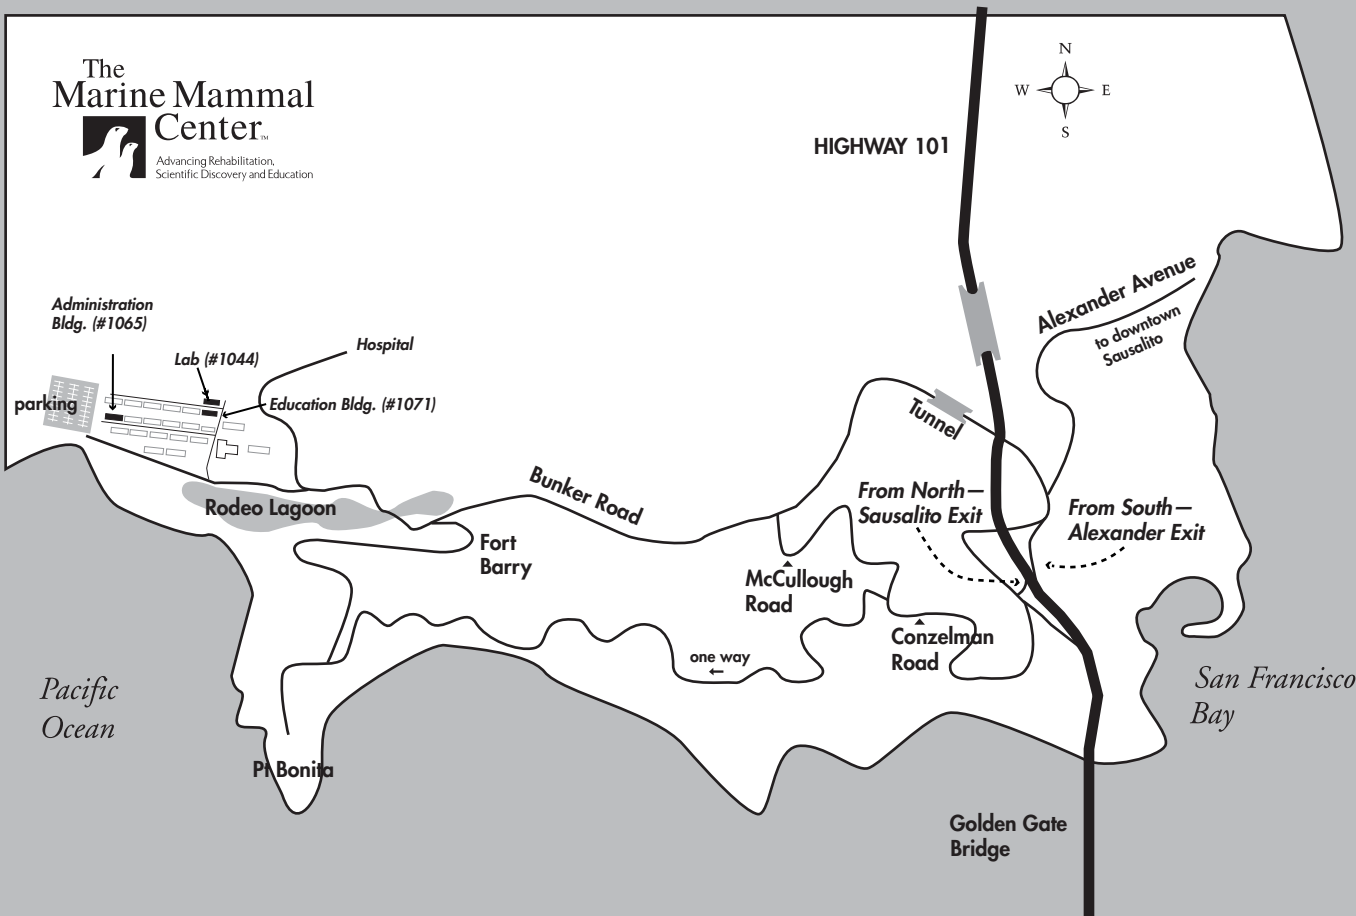

The Marine Mammal Center™

HIGHWAY 101

Alexander Avenue
to downtown
Sausalito

Tunnel

From North—
Sausalito Exit

From South—
Alexander Exit

one way
←

Pacific
Ocean

San Francisco
Bay

Golden Gate
Bridge